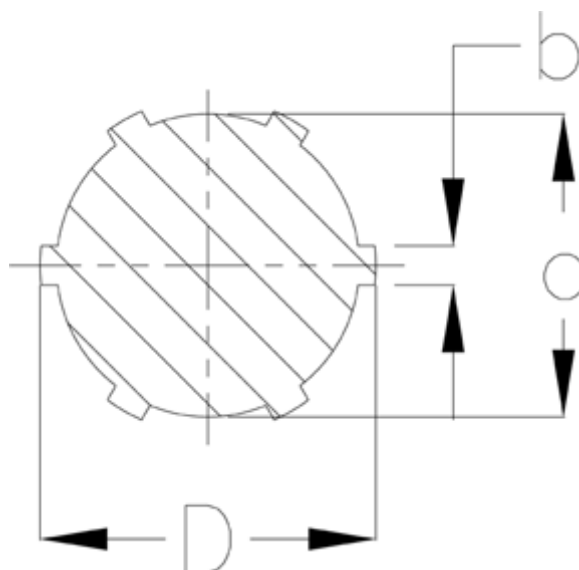

Article number: 0752433000

Description: Spline shaft 1000524003
B6 x 18 x 22 length 3000

Measures

b = 5

d = 18

D = 22

Description = B 6x18x22

Length = 3000